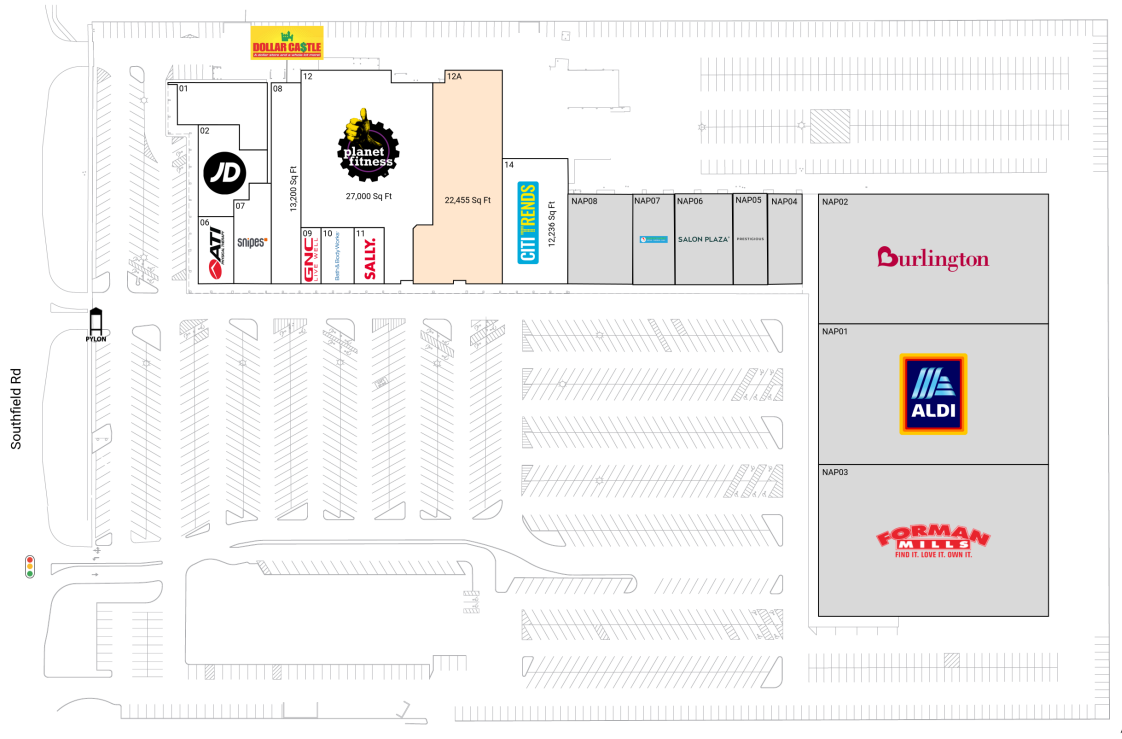

Southfield Plaza - Southfield

29782-29952 Southfield Road | Southfield, MI 48076

Oakland County | Detroit-Warren-Dearborn, MI | 101,781 Sq Ft

42.5086, -83.2202

Available Spaces

12A 22,455 Sq Ft 360°

Current Tenants Space size listed in square feet

01	VIP Wear	6,294
02	JD Sports	6,682
06	ATI Physical Therapy	3,271
07	Snipes	5,018
08	Dollar Castle	13,200
09	GNC	1,500
10	Bath & Body Works	2,200
11	Sally Beauty Supply	1,925
12	Planet Fitness	27,000
14	Citi Trends	12,236
NAP01	ALDI	0
NAP02	Burlington	0
NAP03	Forman Mills	0
NAP04	Eyebrows Etc.	0
NAP05	Prestigious Corporation	0
NAP06	Salon Plaza	0
NAP07	Comfort Market	0
NAP08	Lee Beauty Supply	0

This site plan is for illustrative and information purposes only, showing the general layout of the shopping center; and is not a legal survey. Brixmor makes no representation or warranty that the shopping center is exactly as depicted as site conditions and tenant mix are subject to change over time.
1859M